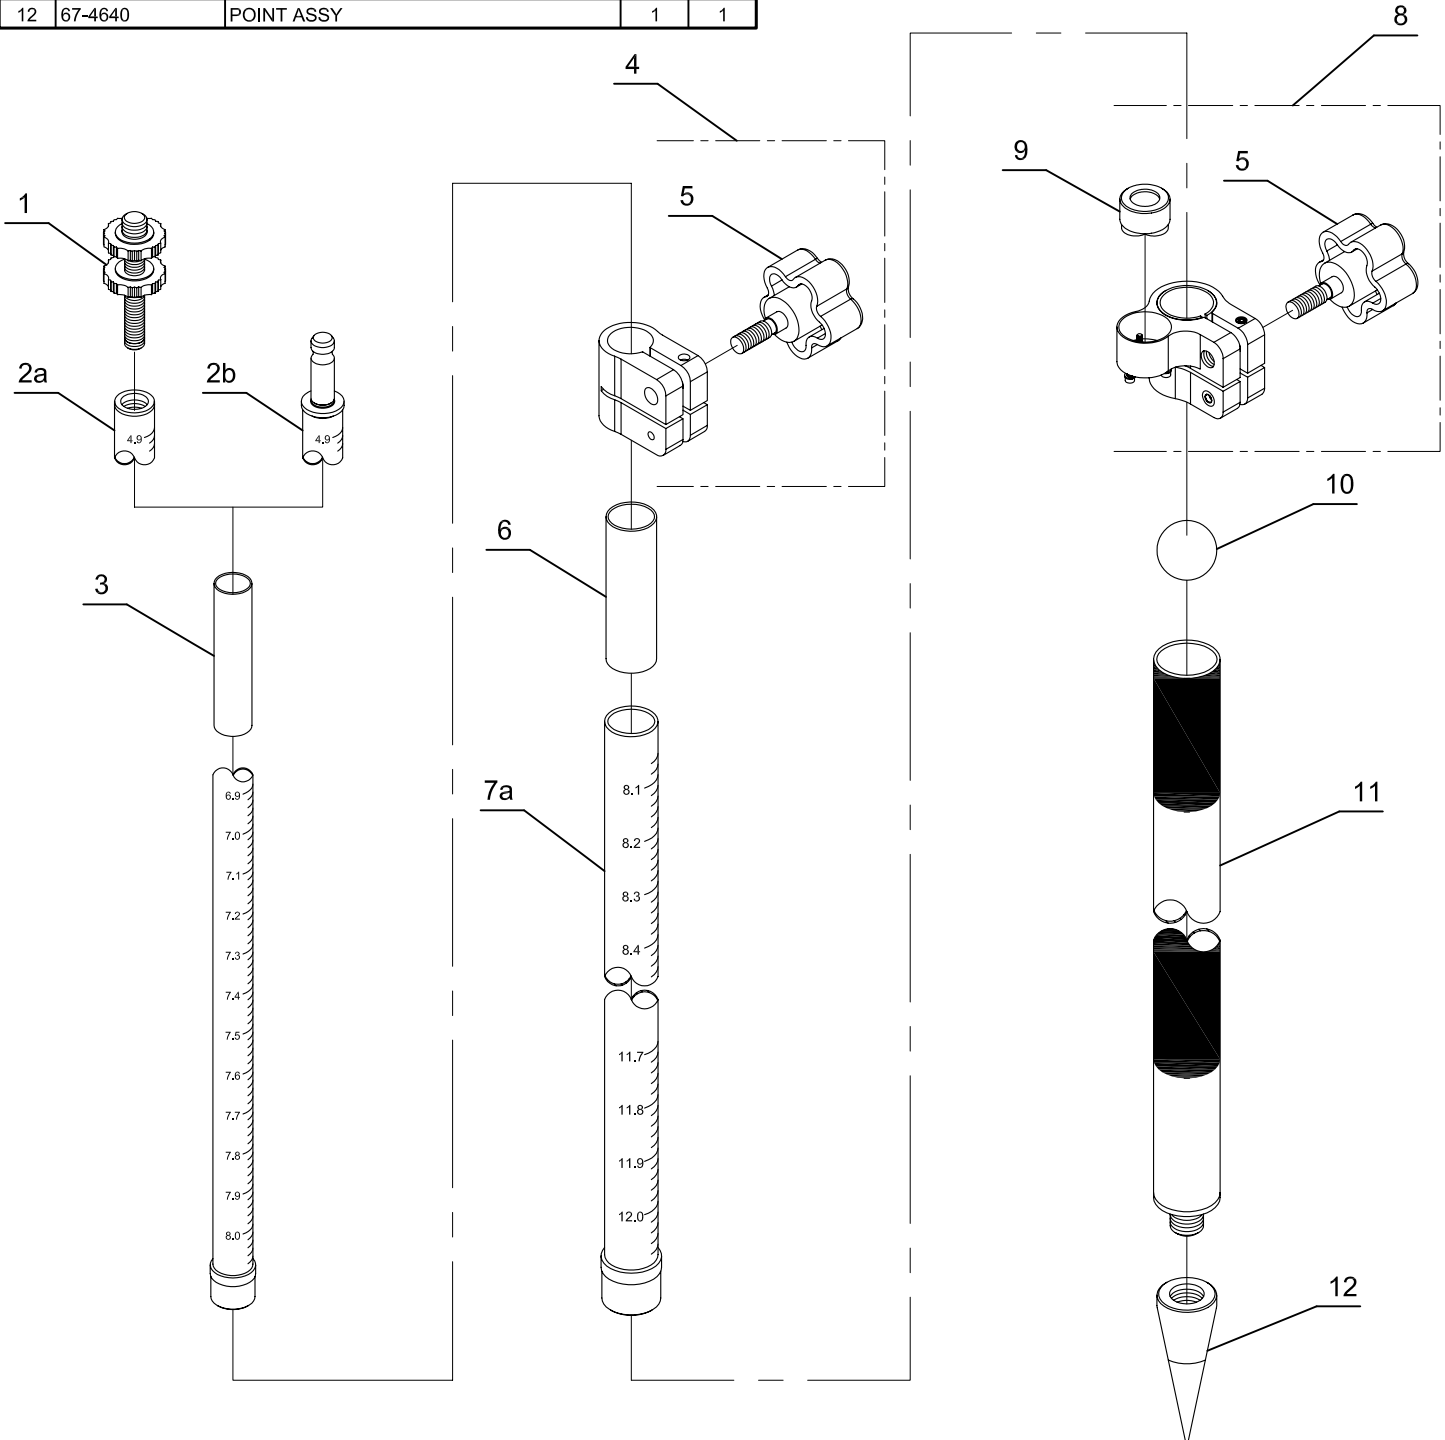

PARTS LIST, 67-4712 SERIES

ITEM	PART NO.	DESCRIPTION	TMA QTY	TML QTY
1	Z67-7470	HEIGHT ADJUSTER ASSY	1	-
2a	Z67-4712TMA-3	3rd POLE SECTION, 67-4712TMA	1	-
2b	Z67-4712TML-3	3rd POLE SECTION, 67-4712TML	-	1
3	Z67-2134	TUBE STOP, 3/4"	1	1
4	Z67-7456-20	CLAMP ASSY, 1" TO 3/4"	1	1
5	Z67-7451	CLAMP KNOB	2	2
6	Z67-3413	TUBE STOP, 1"	1	1
7a	Z67-4712TMA-2	2nd POLE SECTION, 67-4712TMA	1	-
7b	Z67-4712TML-2	2nd POLE SECTION, 67-4712TML	-	1
8	Z67-7455-20	CLAMP/VIAL ASSY, 1-1/4" TO 1"	1	1
9	Z67-2883	BUBBLE VIAL ASSY	1	1
10	Z67-3356	CUSHION BALL, 1-1/4"	1	1
11	Z67-7453	1st POLE SECTION, 1-1/4"	1	1
12	67-4640	POINT ASSY	1	1

**67-4712 SERIES
TWIST LOCK KNOB
12 FT, 3 SECTION
PRISM POLES**