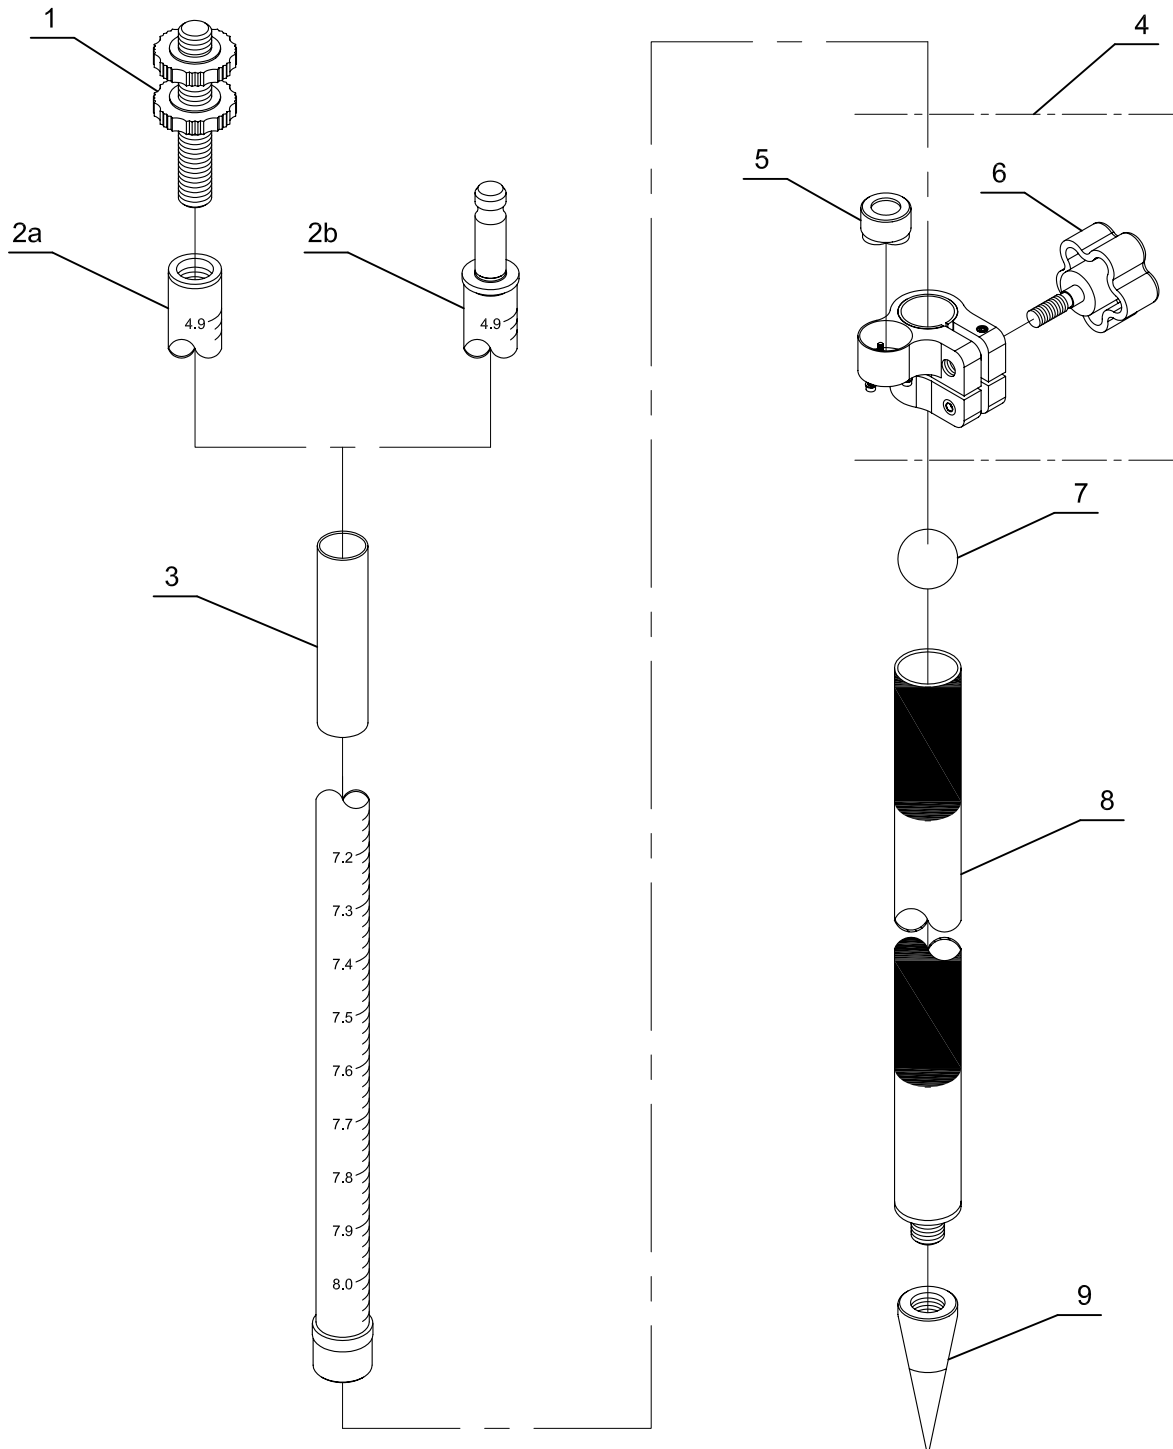

PARTS LIST, 67-4708 SERIES

ITEM	PART NO.	DESCRIPTION	TMA QTY	TML QTY
1	Z67-5965	HEIGHT ADJUSTER ASSY	1	-
2a	Z67-4708TMA-2	2nd POLE SECTION, 1", 67-4708TMA	1	-
2b	Z67-4708TML-2	2nd POLE SECTION, 1", 67-4708TML	-	1
3	Z67-1712	TUBE STOP, 1"	1	1
4	Z67-7455-20	CLAMP/VIAL ASSY, 1-1/4" TO 1"	1	1
5	Z67-2883	BUBBLE VIAL ASSY	1	1
6	Z67-7451	CLAMP KNOB	1	1
7	Z67-3356	CUSHION BALL, 1-1/4"	1	1
8	Z67-7453	1st POLE SECTION, 1-1/4"	1	1
9	67-4640	POINT ASSY	1	1

**67-4708 SERIES
TWIST LOCK KNOB
8 FT, 2 SECTION
PRISM POLES**

PARTS LIST, 67-4712 SERIES

ITEM	PART NO.	DESCRIPTION	TMA QTY	TML QTY
1	Z67-7470	HEIGHT ADJUSTER ASSY	1	-
2a	Z67-4712TMA-3	3rd POLE SECTION, 67-4712TMA	1	-
2b	Z67-4712TML-3	3rd POLE SECTION, 67-4712TML	-	1
3	Z67-2134	TUBE STOP, 3/4"	1	1
4	Z67-7456-20	CLAMP ASSY, 1" TO 3/4"	1	1
5	Z67-7451	CLAMP KNOB	2	2
6	Z67-3413	TUBE STOP, 1"	1	1
7a	Z67-4712TMA-2	2nd POLE SECTION, 67-4712TMA	1	-
7b	Z67-4712TML-2	2nd POLE SECTION, 67-4712TML	-	1
8	Z67-7455-20	CLAMP/VIAL ASSY, 1-1/4" TO 1"	1	1
9	Z67-2883	BUBBLE VIAL ASSY	1	1
10	Z67-3356	CUSHION BALL, 1-1/4"	1	1
11	Z67-7453	1st POLE SECTION, 1-1/4"	1	1
12	67-4640	POINT ASSY	1	1